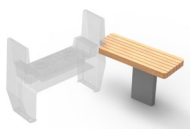

60050103 High Table