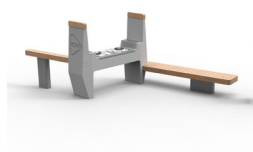

Design Models

YA3702GA Lappset Fono Design edition Model A basic, with a remote interface