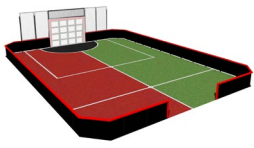

YA3555XL-GR Grid fence XL size 10,25 x 2,8m (width x height) (deepmount only)

New

YA3560L Lappset Sutur Plaza size L 10,7m x 12m (width x length), HPL boarding, including L fence, excluding artificial turf

YA3560L-GR Lappset Sutur Plaza size L 10,7m x 12m (width x length), grid boarding, including L fence, excluding artificial turf

New

YA3560XL	Lappset Sutu Plaza size L 13m x 14,3m (width x length), HPL boarding, including L fence, excluding artificial turf
----------	--