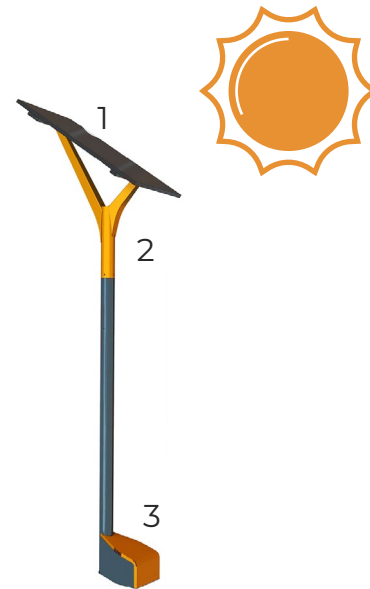

Lappset Solar

Standard specifications

Here are some key features of the Fono :

1. Solar panel
2. Post construction & Y-shape
3. Protective battery and electronics casing

Basic product

YA3200	Lappset Solar Post, Default RAL Color Combo: RAL7024 Dark Grey (Post) and RAL9005 Black (Panel). Y-Shape Default Color Options: RAL9005 Black, RAL5015 Blue, RAL3000 Red, or RAL2000 Orange
YA3200-MG	Lappset Solar post in marine grade

New

Color options

YA3201	Different color options Y-shape Solar

Installation options

YA3230	Solar Deep Mount Kit (to use with concrete)

YA3231	Solar Surface Mount Kit