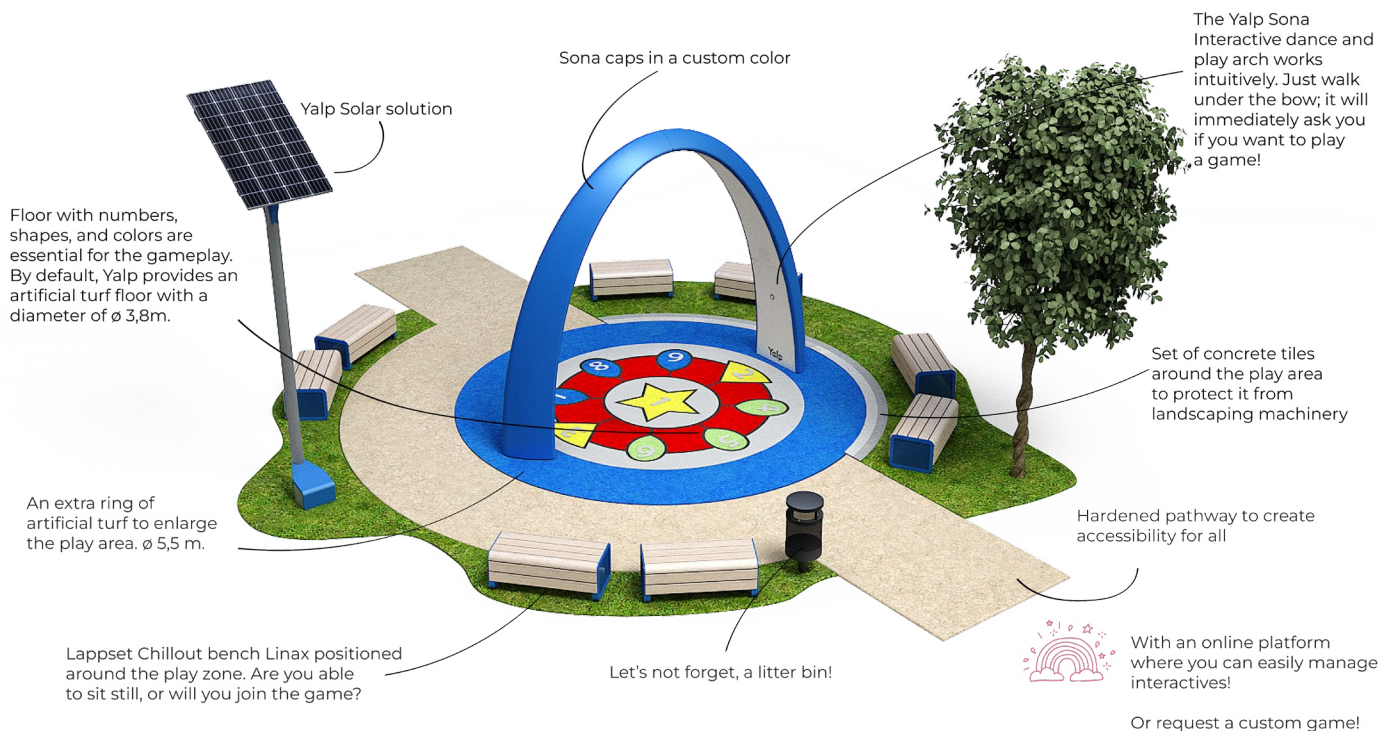

Lappset Sona Recommended Layout

Design Template

Scan or click here to download the design template

What It Includes

YA3500	Lappset Sona Interactive dance & play arch, incl. Funky Floor
YA3531D1	Sona Deep Mount Kit (to use with concrete) - Default
YA3525	Custom color Lappset Sona caps
YA3200	Lappset Solar Post
YA3230	Solar Deep Mount Kit (to use with concrete)
YA3201	Different color options Y-shape Solar
YA3533I	Extra ring of artificial turf in blue color
YA8539	Custom Sona game
YA8556	Lappset Sona Carefree pack
NF3233	Lappset Chillout bench Linax*
NF2485	Lappset Nestor Litter bin*
	*Please refer to the Lappset Park Catalogue for more info and color options of the Park products