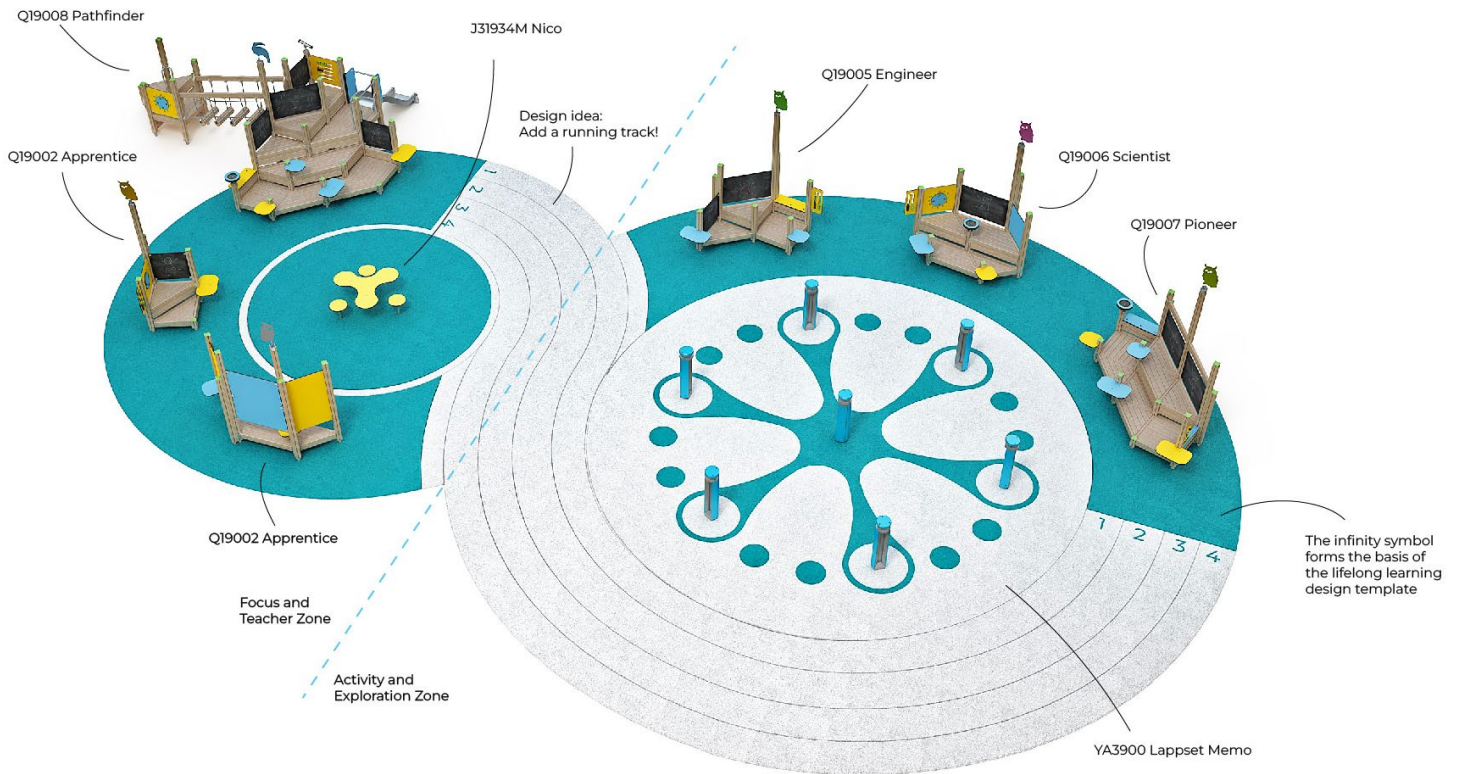

Lifelong Learning Sample Layout Design