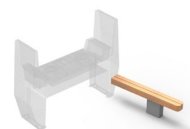

Elements to Design Your Own Lappset Fono

YA3702G0 Lappset Fono DJ-Booth (bare), without roof and seating elements

60050124 2x Blocks to finish Fono top (no roof)

60090100 Design Roof

60050111 Low Chill Bench (2,4m)