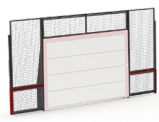

Fencing & boarding options

YA3555M	Boarding fence M size 5,65 x 2,8m (width x height) (deepmount only)
---------	---

YA3555M-GR	Grid fence M size 5,65 x 2,8m (width x height) (deepmount only) grid boarding fence M Size
------------	--