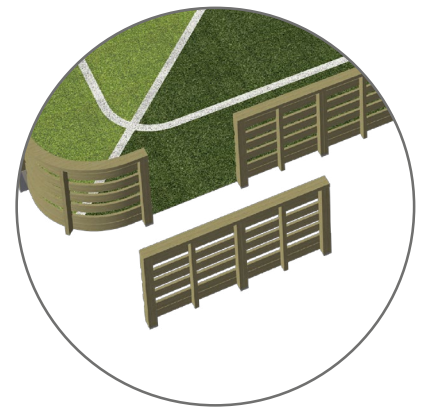

Lappset Ace Arena boarding