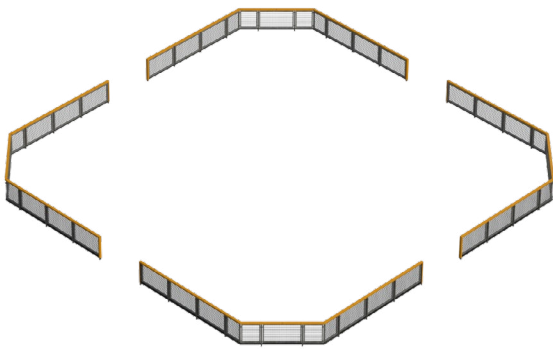

Grid boarding options

New

YA3806L-GR 13 x 13m