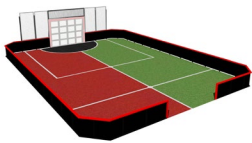

YA3560L Lappset Sutur Plaza size L 10,7m x 12m (width x length), HPL boarding, including L fence, excluding artificial turf