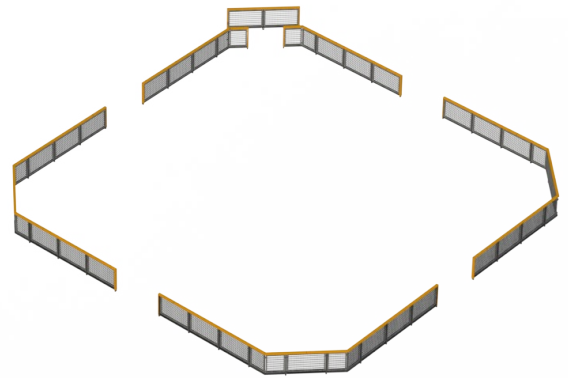

HPL boarding options

YA3806L 13 x 13m

Including offset entrance

YA3807L 13 x 13m

YA3806L	Lappset Toro Sports HPL boarding 13 x 13m for the Toro goals. Excluding artificial turf and Toro goals. - No offset entrance
YA3807L	Lappset Toro Sports HPL boarding 13 x 13m for the Toro goals. Excluding artificial turf and Toro goals. - Including offset entrance
YA3806M	Lappset Toro Sports HPL boarding 10,7 x 10,7m for Toro goals. Excluding artificial turf and Toro goals - No offset entrance
YA3807M	Lappset Toro Sports HPL boarding 10,7 x 10,7m for Toro goals. Excluding artificial turf and Toro goals - Including offset entrance
YA3806S	Lappset Toro Sports HPL boarding 9,1 x 9,1m for the Toro goals. Excluding artificial turf and Toro goals - No offset entrance available
YA3806XS	Lappset Toro Sports HPL boarding 6,8 x 6,8m for the Toro goals, Excluding artificial turf. - No offset entrance available

Grid boarding options

New

YA3806L-GR 13 x 13m

Including offset entrance

YA3807L-GR 13 x 13m

YA3806L-GR	Lappset Toro Sports grid boarding 13 x 13m for the Toro goals. Excluding artificial turf and Toro goals. - No offset entrance
YA3807L-GR	Lappset Toro Sports grid boarding 13 x 13m for the Toro goals. Excluding artificial turf and Toro goals. - Including offset entrance
YA3806M-GR	Lappset Toro Sports grid boarding 10,7 x 10,7m for the Toro goals. Excluding artificial turf and Toro goals - No offset entrance
YA3807M-GR	Lappset Toro Sports grid boarding 13 x 13m for the Toro goals. Excluding artificial turf and Toro goals. - Including offset entrance
YA3806S-GR	Lappset Toro Sports grid boarding 9,1 x 9,1m for the Toro goals. Excluding artificial turf and Toro goals - No offset entrance available
YA3806XS-GR	Lappset Toro Sports grid boarding 6,8 x 6,8m for the Toro goals, Excluding artificial turf. - No offset entrance available