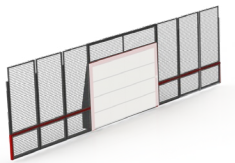

New

YA3555L Boarding fence L size 7,95 x 2,8m (width x height) (deepmount only)

YA3555L-GR Grid fence L size 7,95 x 2,8m (width x height) (deepmount only)

New

YA3555XL Boarding fence XL size 10,25 x 2,8m (width x height) (deepmount only)