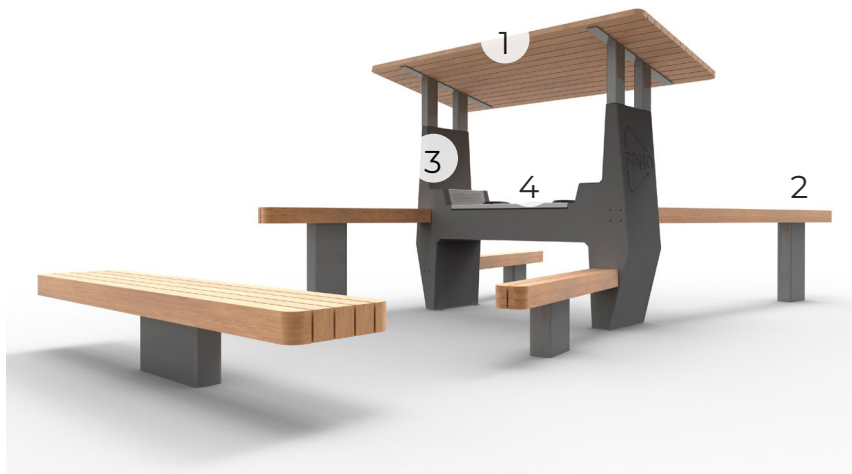

1. Wooden roof element
2. Wooden seating elements
3. Concrete body
4. Resilient DJ interface

Design Models

YA3702GA Lappset Fono Design edition Model A basic, with a remote interface

YA3702GB Lappset Fono Design edition Model B extended, with a remote interface