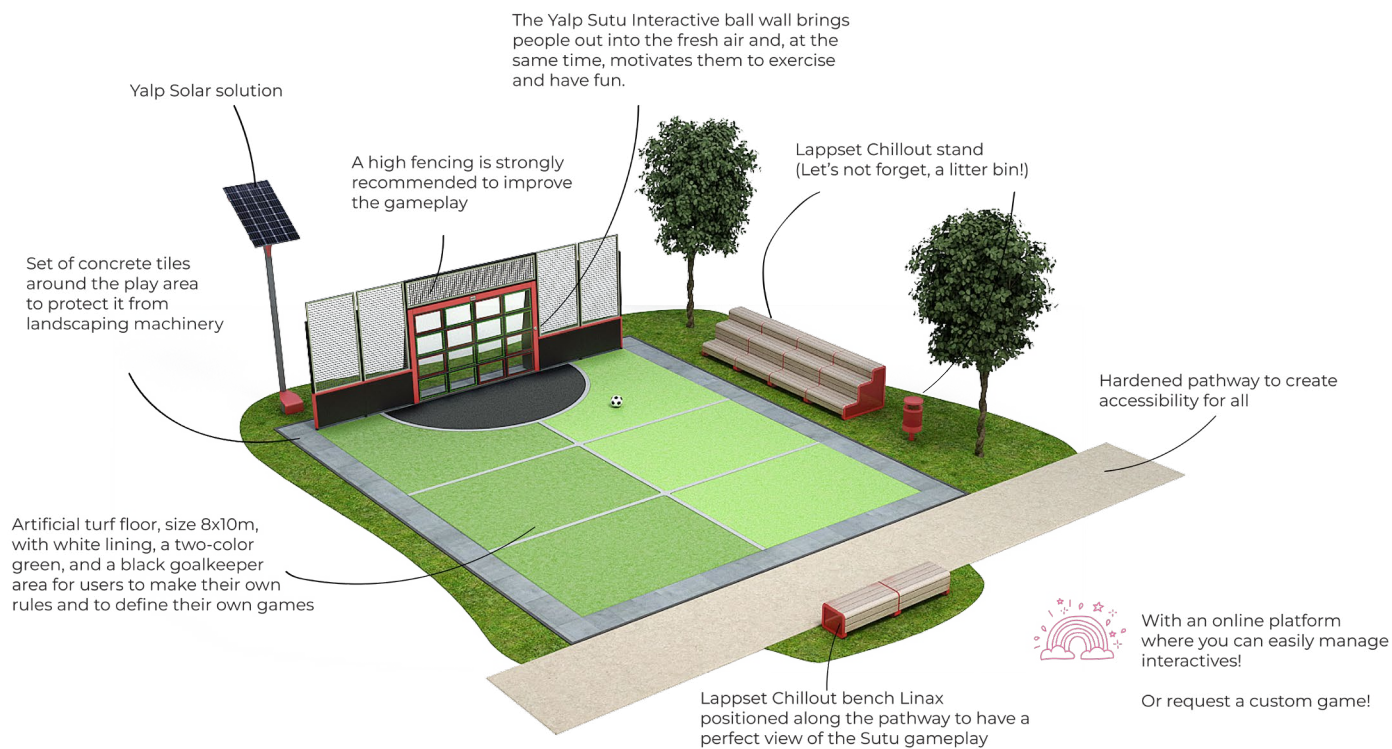

Lappset Sutū Interactive ball wall

Here are some key features of the Sutū:

- Stands out by seamlessly blending advanced technology with user-friendly and intuitive game designs
- Fun for all ages and abilities – Widen your target group and attract more visitors
- Remains challenging – a long term fun attraction using frequent game updates
- The ball wall's 16 illuminated LED panels are impact-sensitive, adding a dynamic and responsive element to the games

Scan or click here
to learn more

Lappset Sutu Recommended Layout

Design Template

Scan or click here to download the design template

What It Includes

YA3550	Lappset Sutu Interactive ball wall
YA3556D	Sutu deep mount kit
YA3555L	Lappset boarding fence L size 7,95 x 2,8m (width x height)
YA3070D	Highfence deep mount kit
YA3200	Lappset Solar post
YA3230	Solar deep mount kit
YA3201	Color option Lappset Solar post (red, RAL3000)
YA8710	80 m2 multiple color artificial turf
YA8539	Custom Sutu game
YA8566	Lappset Sutu Carefree pack
NF3233	Lappset Chillout bench Linax*
NF3223	Lappset Chillout stand*
NF2485	Lappset Nestor Litter bin*