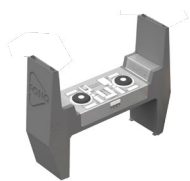

Elements to Design Your Own Lappset Fono

YA3702G0 Lappset Fono DJ-Booth (bare), without roof and seating elements