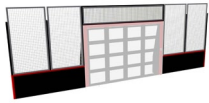

YA3555L Boarding fence L size 7,95 x 2,8m (width x height) (deepmount only)