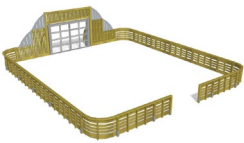

YA3555XL-GR Grid fence XL size 10,25 x 2,8m (width x height) (deepmount only)

New

YA3560L Lappset Sutur Plaza size L 10,7m x 12m (width x length), HPL boarding, including L fence, excluding artificial turf

YA3560L-GR Lappset Sutur Plaza size L 10,7m x 12m (width x length), grid boarding, including L fence, excluding artificial turf

New

YA3560XL	Lappset Sutu Plaza size L 13m x 14,3m (width x length), HPL boarding, including L fence, excluding artificial turf
----------	--

YA3560XL-GR	Lappset Sutu Plaza size L 13m x 14,3m (width x length), grid boarding, including L fence, excluding artificial turf
-------------	---

New

Lappset Ace Arena boarding options

Q11412	Ace Arena Sutu fence 8,1 m x 3,0 m (width x height), deep mount
--------	---