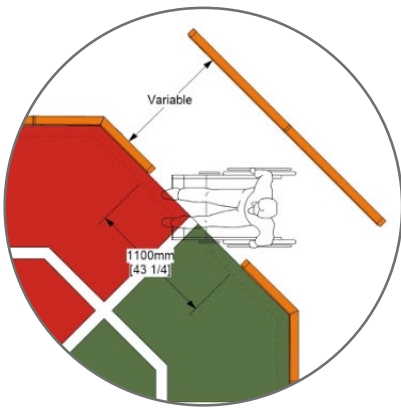

Lappset Ace Arena boarding options

Including offset entrance

Q13755 13,8 x 13,8m

Q13755-1 13,8 x 13,8m, including offset entrance

Q13755	Lappset Ace Sport Toro Arena 13,8 x 13,8 m - No offset entrance
Q13755-1	Lappset Ace Sport Toro Arena 13,8 x 13,8 m - Including offset entrance
Q13756	Lappset Toro Ace Arena boarding 11,8 x 11,8 m - No offset entrance
Q13756-1	Lappset Toro Ace Arena boarding 11,8 x 11,8 m - Including offset entrance
Q13757	Lappset Toro Ace Arena boarding 9,8 x 9,8 m - No offset entrance
Q13757-1	Lappset Toro Ace Arena boarding 9,8 x 9,8 m - Including offset entrance
Q13758	Lappset Toro Ace Arena boarding 7,8 x 7,8 m - No offset entrance
Q13758-1	Lappset Toro Ace Arena boarding 7,8 x 7,8 m - Including offset entrance

Specifications Offset Entrance

Optional offset entrance

Width entrance	1100 mm (HPL and Grid boarding) 1000 mm (Lappset Ace Arena boarding)
Minimal distance offset part	Variable
Dimensions offset part	2,3 x 0,8m (W x H) (default HPL and Grid boarding) Variable (Lappset Ace Arena boarding)