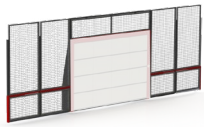

YA3555L-GR Grid fence L size 7,95 x 2,8m (width x height) (deepmount only)

New