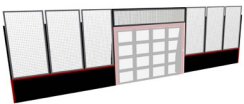

New

YA3555L Boarding fence L size 7,95 x 2,8m (width x height) (deepmount only)

YA3555L-GR Grid fence L size 7,95 x 2,8m (width x height) (deepmount only)

New

YA3555XL Boarding fence XL size 10,25 x 2,8m (width x height) (deepmount only)