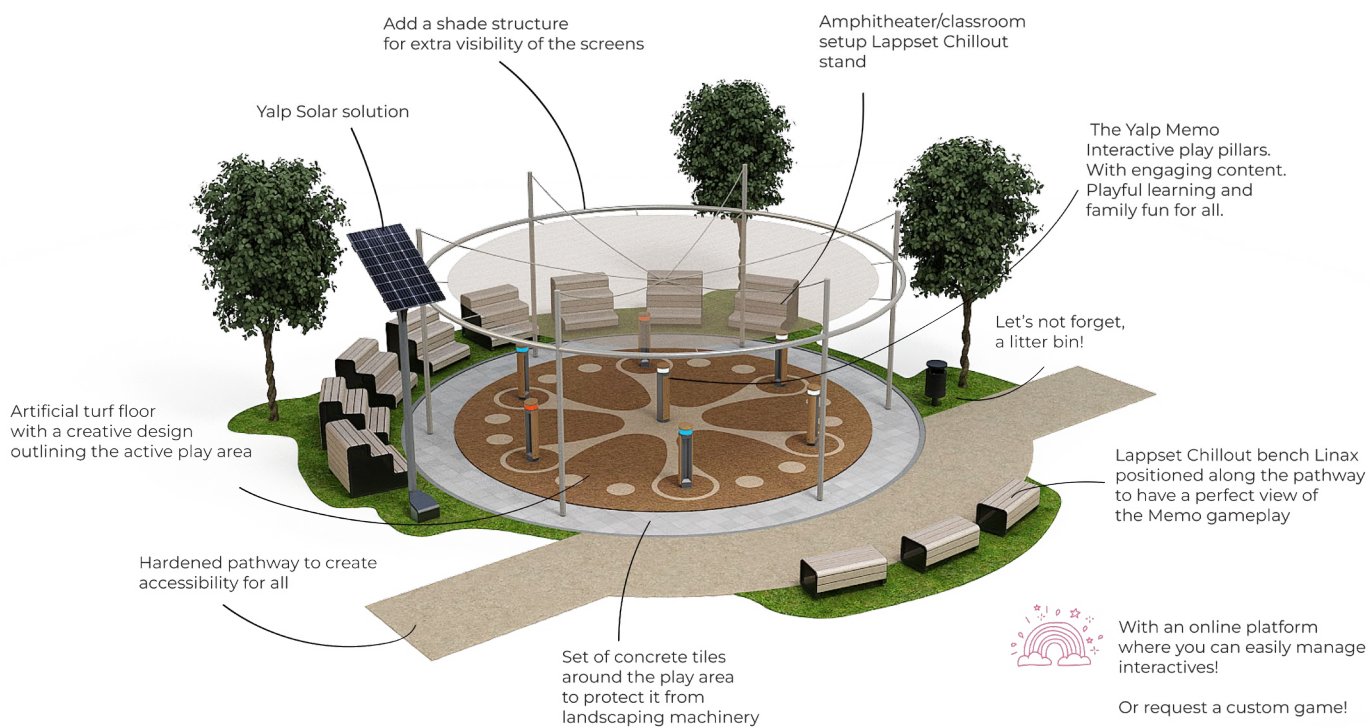

Lappset Memo Recommended Layout

Design Template

Scan or click here to download the design template

What It Includes

YA3900	Lappset Memo Interactive play pillars (7)
YA3930D	Memo deep mount kit
YA3907	Memo wooden top and side caps
YA3200	Lappset Solar post
YA3230	Solar deep mount kit
YA3201	Color option Lappset Solar post (black, RAL9005)
YA3904	Different color Memo flooring in double brown color
YA8539	Custom Memo game
YA8586	Lappset Memo Carefree pack
NF3233	Lappset Chillout bench Linax*
NF3223	Lappset Chillout stand*
NF2485	Lappset Nestor Litter bin*
	*Please refer to the Lappset Park Catalogue for more info and color options of the Park products