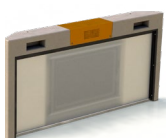

Color options

YA3851	Different color metal orange parts of the Toro, available in all RAL colors