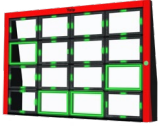

Lappset Sutu

Basic product

YA3550	Lappset Sutu Interactive ball wall
YA3550-MG	Lappset Sutu Interactive ball wall in marine grade

New